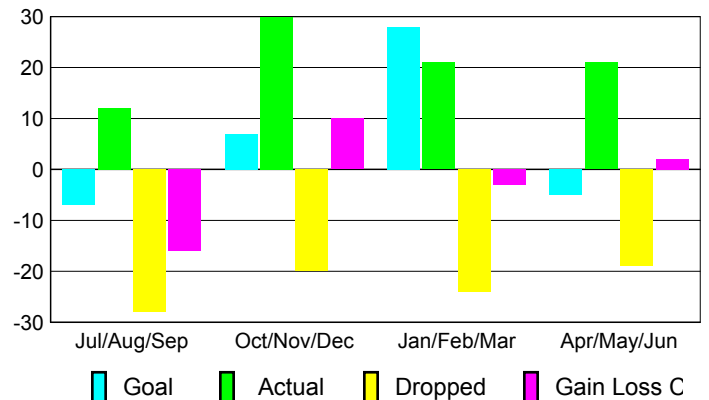

Membership Results 2009-2010

Goal, New, Dropped, Gain/Loss