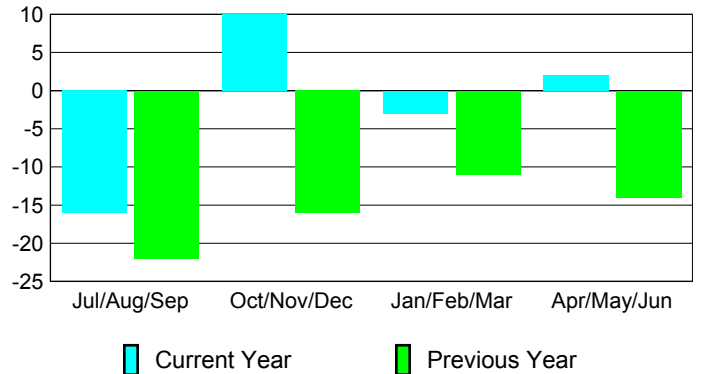

Membership Results
2009-2010

Membership
2008-2009

Month	Net Memb Goal	Actual New Memb	Actual Dropped Memb	Gain/Loss of Memb	Gain/Loss of Memb
Jul/Aug/Sep	-7	12	-28	-16	-22
Oct/Nov/Dec	7	30	-20	10	-16
Jan/Feb/Mar	28	21	-24	-3	-11
Apr/May/June	-5	21	-19	2	-14
Totals	23	84	-91	-7	-63

Membership Results 2009-2010

Goal, New, Dropped, Gain/Loss

Comparison of Membership Gain/Loss

Current Year Compared to the Previous Year

Gender Comparison 2009-2010